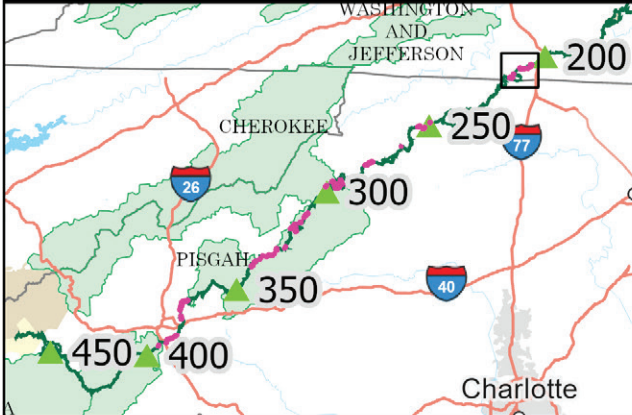

Blue Ridge Parkway Wildfire Risk Treatment Sites

Corridor Milepost 205 to 215

- ▲ 000 Milepost
- ▭ Park Boundary
- ▭ Geofenced Wildfire Risk Treatment Areas