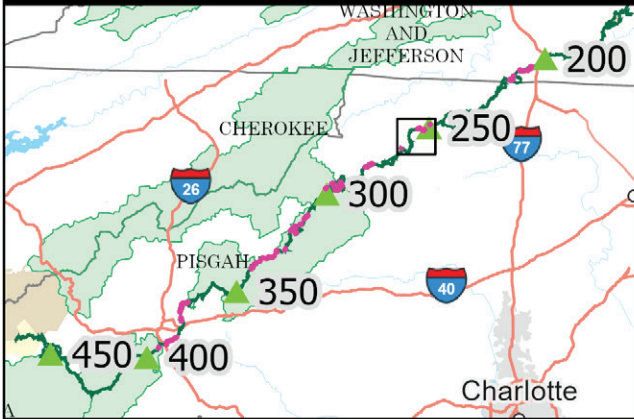

# Blue Ridge Parkway Wildfire Risk Treatment Sites

Corridor Milepost 249 to 267

National Park Service  
U.S. Department of the Interior

- ▲ 000 Milepost
- ▭ Park Boundary
- ▭ Geofenced Wildfire Risk Treatment Areas