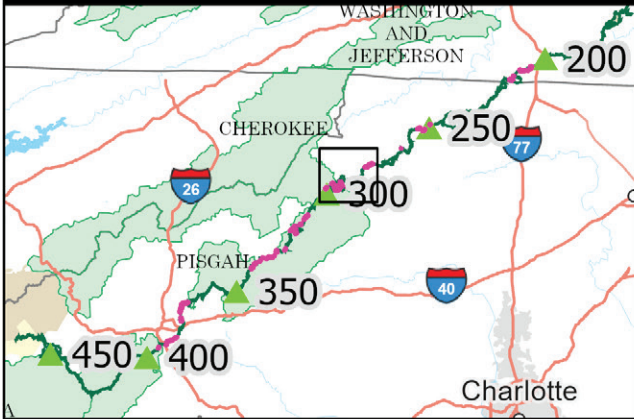

Blue Ridge Parkway Wildfire Risk Treatment Sites

Corridor Milepost 280 to 300

- ▲ 000 Milepost
- ▭ Park Boundary
- ▭ Geofenced Wildfire Risk Treatment Areas