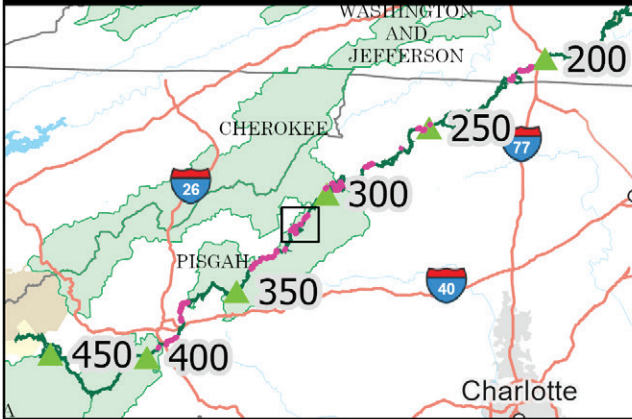

# Blue Ridge Parkway Wildfire Risk Treatment Sites

Corridor Milepost 310 to 319

National Park Service  
U.S. Department of the Interior

- ▲ 000 Milepost
- ▭ Park Boundary
- ▭ Geofenced Wildfire Risk Treatment Areas