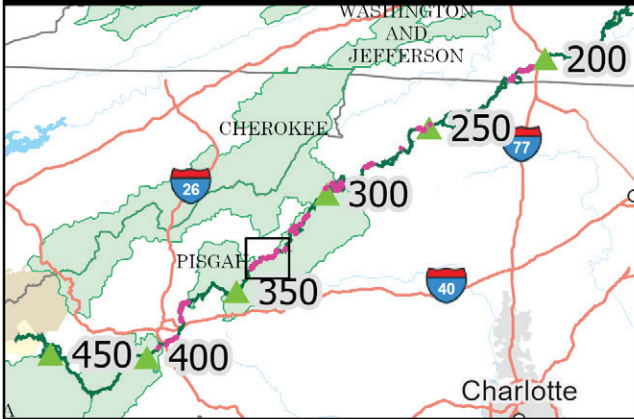

Blue Ridge Parkway Wildfire Risk Treatment Sites

Corridor Milepost 324 to 341

- ▲ 000 Milepost
- ▭ Park Boundary
- ▭ Geofenced Wildfire Risk Treatment Areas