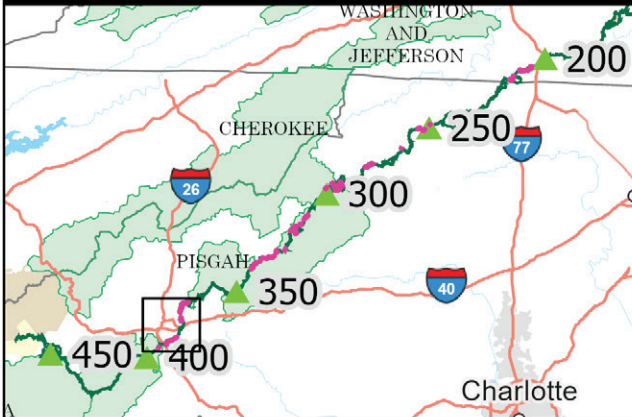

Blue Ridge Parkway Wildfire Risk Treatment Sites

Corridor Milepost 374 to 396

National Park Service
U.S. Department of the Interior

- ▲ 000 Milepost
- ▭ Park Boundary
- ▭ Geofenced Wildfire Risk Treatment Areas